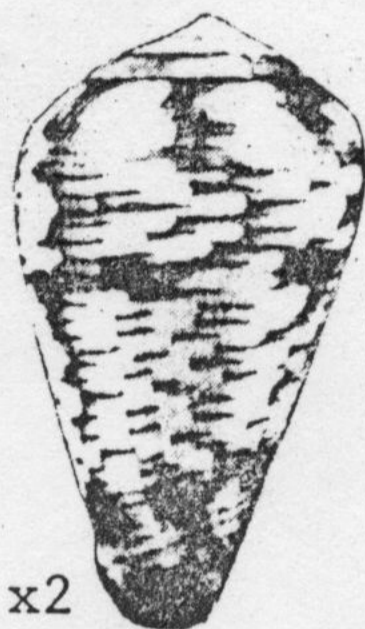

CONIDAE

Conus alexandrinus Pais da Franca

ANGOLA

White and red-brown; upper half of aperture dark banded; to approx. 25 mm. In shallow water on sand and algae substrate.

1293

CONIDAE

Conus lobitensis Pais da Franca

ANGOLA

White with a very distinctive, dark brown pattern; to approx. 20 mm.

1311

CONIDAE

Conus lineopunctatus Trovao

ANGOLA

Cream-white with rows of small, dark spots and irregular blotches on shoulder; to approx. 38 mm. (+ guttatus Kiener non Roeding)

1259

CONIDAE

Conus negroides Pais da Franca

ANGOLA

Black with central band of white blotches and white aperture; to approx. 25 mm. Offshore in fairly deep water.

1313