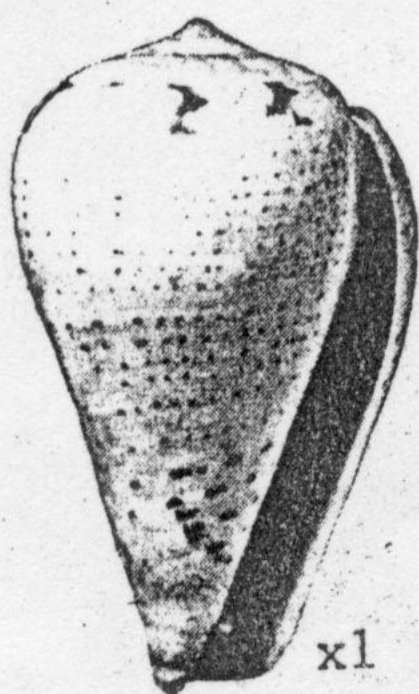

CONIDAE

Conus alexandrinus Pais da Franca

ANGOLA

White and red-brown; upper half of aperture dark banded; to approx. 25 mm. In shallow water on sand and algae substrate.

1293

CONIDAE

Conus lobitensis Pais da Franca

ANGOLA

White with a very distinctive, dark brown pattern; to approx. 20 mm.

1311

CONIDAE

Conus lineopunctatus Trovao

ANGOLA

Cream-white with rows of small, dark spots and irregular blotches on shoulder; to approx. 38 mm. (+ guttatus Kiener non Roeding)

1259

CONIDAE

Conus negroides Pais da Franca

ANGOLA

Black with central band of white blotches and white aperture; to approx. 25 mm. Offshore in fairly deep water.

1313